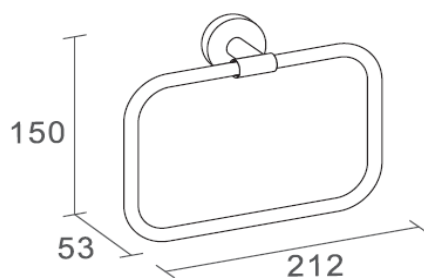

Product Details

Bathroom-Accessories

NEXXUS

NEXXUS Line Towel Ring

Covered screws
Material: brass with powder coating

Code	Version	W x H x D in mm
740003B	black matt	212 x 150 x 53

Cleaning Instructions - Bathroom-Accessories:

产品信息

卫浴五金

NEXXUS

NEXXUS Line

毛巾环

Covered screws
Material: brass

型号	表面处理	W x H x D in mm
740003B	镀黑	212 x 150 x 53

卫浴五金-清洁保养指导: