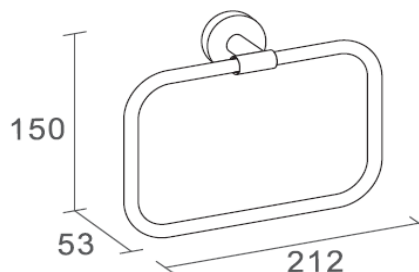

Product Details

Bathroom-Accessories

NEXXUS

NEXXUS Line Towel Ring

Covered screws
Material: brass with powder coating

Code	Version	W x H x D in mm
740003B	black matt	212 x 150 x 53

Cleaning Instructions - Bathroom-Accessories:

产品信息

卫浴五金

NEXXUS

NEXXUS Line

毛巾环

Covered screws
Material: brass

型号	表面处理	W x H x D in mm
740003B	镀黑	212 x 150 x 53

卫浴五金-清洁保养指导: