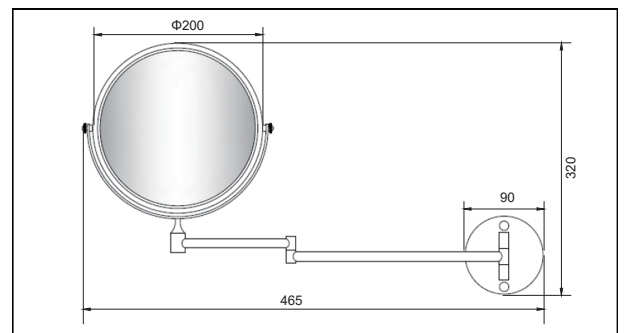

## CONCIERGE COLLECTION

- Shortened twin arm
- 2 mirrors: plain and 3x magnification
- Covered backplate

Code	Version	Diameter
020814	chrome	ø 200 mm