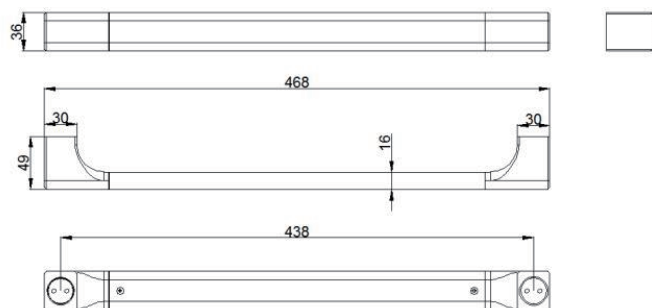

Product Details

Bathroom-Accessories

Alce

Alce Line
Grab Bar
Covered screws
Material: Stainless Steel

Code	Colour	W x H x D
860012	Chrome	468 x 36 x 49 mm

Cleaning Instructions - Bathroom-Accessories:

- Please clean the surface with mild soap and water to avoid damaging the finish.
- Rinse with water and dry with a soft cotton cloth.
- Do NOT use cleaners containing acids, ammonia or abrasives. Such products will damage the finish!

Covered screws
Material: Stainless Steel

型号	颜色	W x H x D
860012	镀铬	468 x 36 x 49 mm

卫浴五金-清洁保养指导：

- 用柔软的纯棉布沾低浓度肥皂水擦拭产品表面，再用干净的棉布轻柔擦干表面，以保证表面光泽亮丽。
- 切勿使用含有漂白剂、磨损性或洗涤性的清洁剂，类似产品会损坏产品表面。

CERTIFICATE - WARRANTY