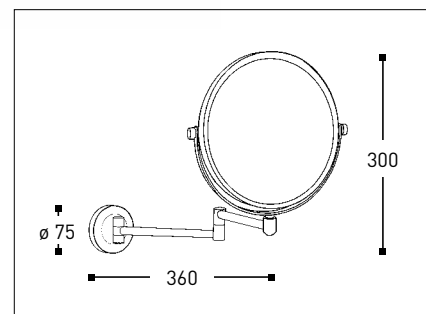

## CONCIERGE COLLECTION

- Twin arm
- 2 mirrors: plain and 3x magnification
- Covered backplate

Code	Version	
020507B	black matt	ø 200 mm