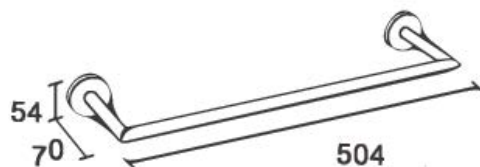

ALISEO GmbH · Leutkirchstraße 63 · 77723 Gengenbach

Tel. +49 (0) 7803-60279-0

Fax +49 (0) 7803-60279-30

E-Mail: info@aliseo.de · Internet: www.aliseo.de

ALISEO GmbH
G E R M A N Y

Tecno Line 毛巾杆

Covered screws
Material: brass

型号	表面处理	W x H x D in mm
710003	镀铬	504 x 54 x 70

卫浴五金-清洁保养指导:

- 用柔软的纯棉布沾低浓度肥皂水擦拭产品表面，再用干净的绵布轻柔擦干表面，以保证表面光泽亮丽。
- 切勿使用含有漂白剂、磨损性或洗涤性的清洁剂，类似产品会损坏镀铬表面。

CERTIFICATE - WARRANTY

All our accessories are manufactured in accordance with European standards and from the highest quality materials ensuring superior quality and durability. All brass constructed items with chrome finish are constructed to resist corrosion and are warranted for 10 years provided that proper installation and all maintenance instructions are followed. *For complete warranty information please contact us.*