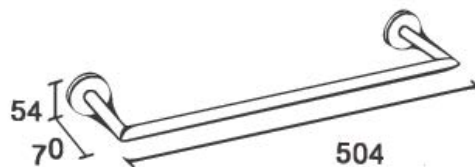

Product Details

Bathroom-Accessories

Tecno

Tecno Line Towel Rail

Covered screws
Material: brass

Code	Version	W x H x D in mm
710003	chrome	504 x 54 x 70

Cleaning Instructions - Bathroom-Accessories:

- Please clean the surface with mild soap and water to avoid damaging the finish.
- Rinse with water and dry with a soft cotton cloth.
- Do NOT use cleaners containing acids, ammonia or abrasives. Such products will damage the finish!

型号	表面处理	W x H x D in mm
710003	镀铬	504 x 54 x 70

卫浴五金-清洁保养指导:

- 用柔软的纯棉布沾低浓度肥皂水擦拭产品表面，再用干净的绵布轻柔擦干表面，以保证表面光泽亮丽。
- 切勿使用含有漂白剂、磨损性或洗涤性的清洁剂，类似产品会损坏镀铬表面。

CERTIFICATE - WARRANTY

All our accessories are manufactured in accordance with European standards and from the highest quality materials ensuring superior quality and durability. All brass constructed items with chrome finish are constructed to resist corrosion and are warranted for 10 years provided that proper installation and all maintenance instructions are followed. *For complete warranty information please contact us.*