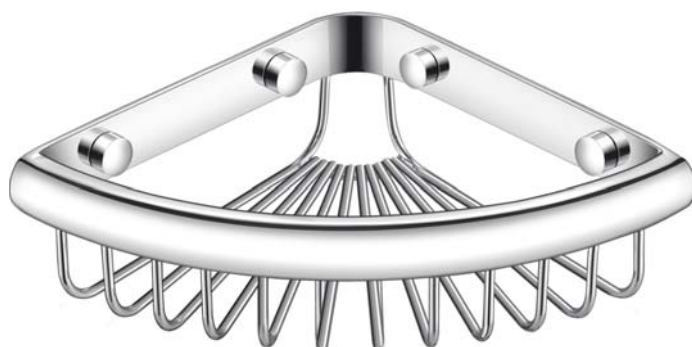

Product Details

Bathroom-Accessories

Complementi

Corner Soap Basket

With screw cover plate
Can be mounted with or without caps
Material: brass

Code	Finish	W x H x D in mm
030513	chrome	198 x 50 x 134

Cleaning Instructions - Bathroom-Accessories:

产品信息

卫浴五金

Complementi

Corner Soap Basket

角篮

With screw cover plate
Can be mounted with or without caps
Material: brass

型号	表面处理	W x H x D in mm
030513	镀铬	198 x 50 x 134

卫浴五金-清洁保养指导: