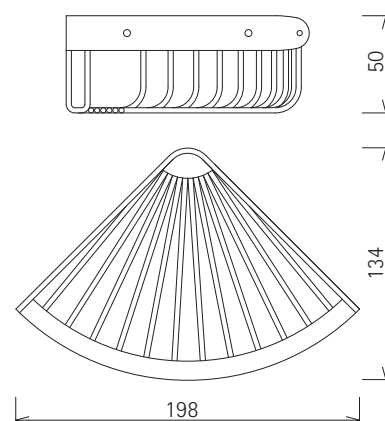

Product Details

Bathroom-Accessories

Complementi

Corner Soap Basket

With screw cover plate
Can be mounted with or without caps
Material: brass

Code	Finish	W x H x D in mm
030513	chrome	198 x 50 x 134

Cleaning Instructions - Bathroom-Accessories:

产品信息

卫浴五金

Complementi

Corner Soap Basket

角篮

With screw cover plate
Can be mounted with or without caps
Material: brass

型号	表面处理	W x H x D in mm
030513	镀铬	198 x 50 x 134

卫浴五金-清洁保养指导: