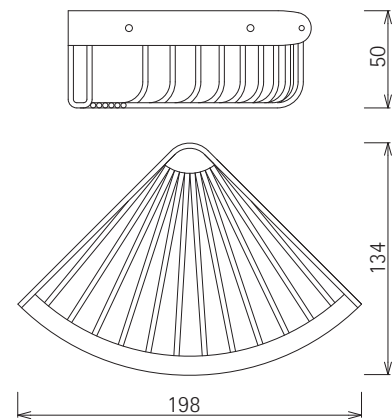

Product Details

Bathroom-Accessories

Complementi

Corner Soap Basket

With screw cover plate
Can be mounted with or without caps
Material: brass

Code	Finish	W x H x D in mm
030513	chrome	198 x 50 x 134

Cleaning Instructions - Bathroom-Accessories:

产品信息

卫浴五金

Complementi

Corner Soap Basket

角篮

With screw cover plate
Can be mounted with or without caps
Material: brass

型号	表面处理	W x H x D in mm
030513	镀铬	198 x 50 x 134

卫浴五金-清洁保养指导: