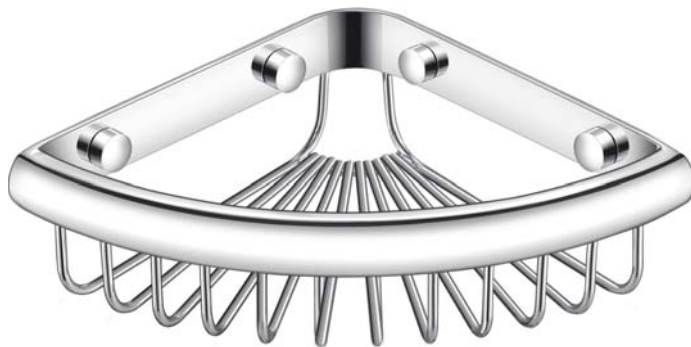

Product Details

Bathroom-Accessories

Complementi

Corner Soap Basket

With screw cover plate
Can be mounted with or without caps
Material: brass

Code	Finish	W x H x D in mm
030513	chrome	198 x 50 x 134

Cleaning Instructions - Bathroom-Accessories:

产品信息

卫浴五金

Complementi

Corner Soap Basket

角篮

With screw cover plate
Can be mounted with or without caps
Material: brass

型号	表面处理	W x H x D in mm
030513	镀铬	198 x 50 x 134

卫浴五金-清洁保养指导: