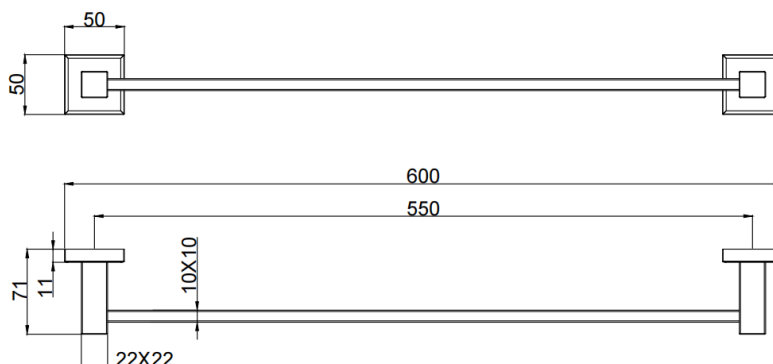

Product Details

Bathroom-Accessories

Project

Project Line

Towel Rail

Covered screws
Material: Stainless Steel

Code	Version	W x H x D in mm
821102	Polished	600 x 50 x 71

Cleaning Instructions - Bathroom-Accessories: