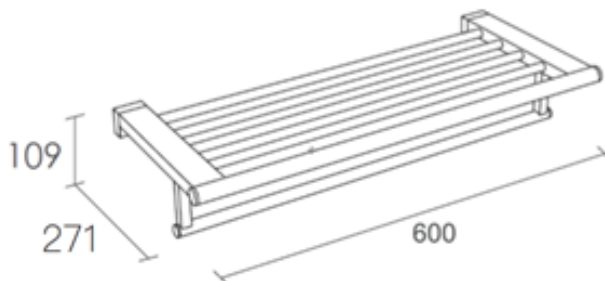

Product Details

Bathroom-Accessories

Architecto

Architecto Line

Towel Rack

Covered screws

Material: brass

Code	Version	W x H x D in mm
770014B	black	600 x 109 x 271